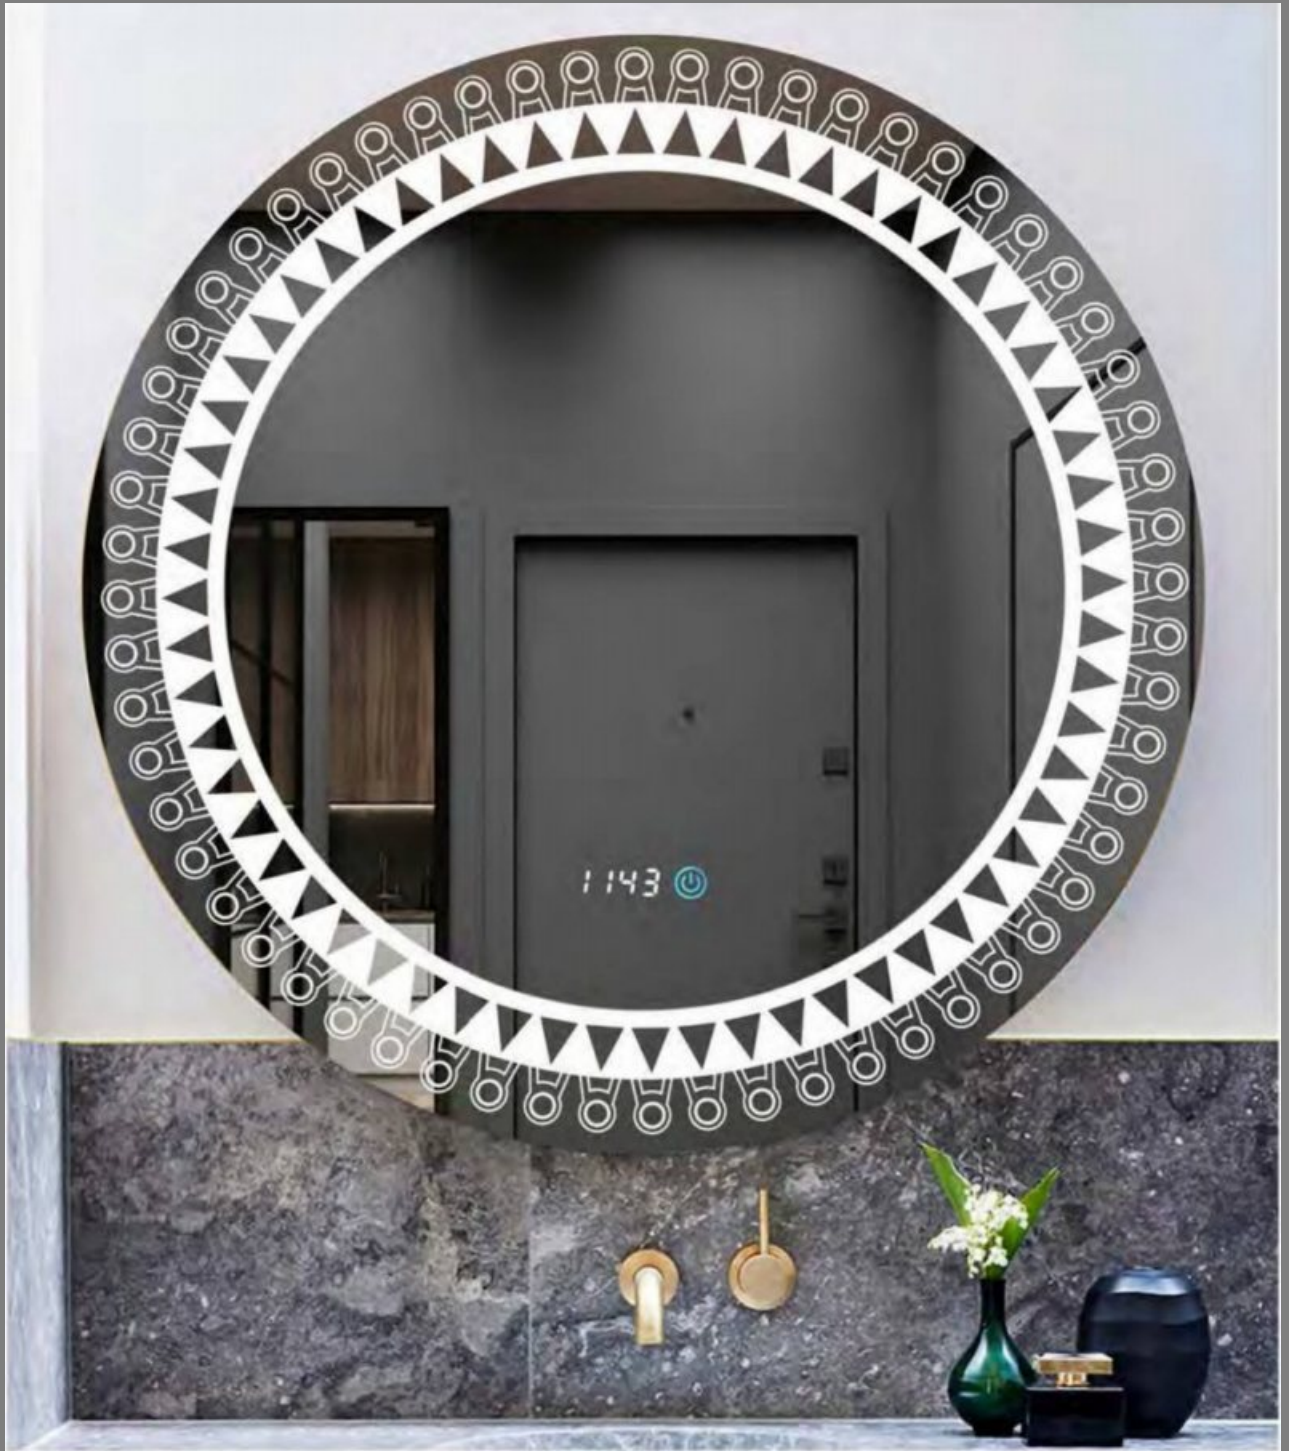

ZT710 Size: Dimater 600MM