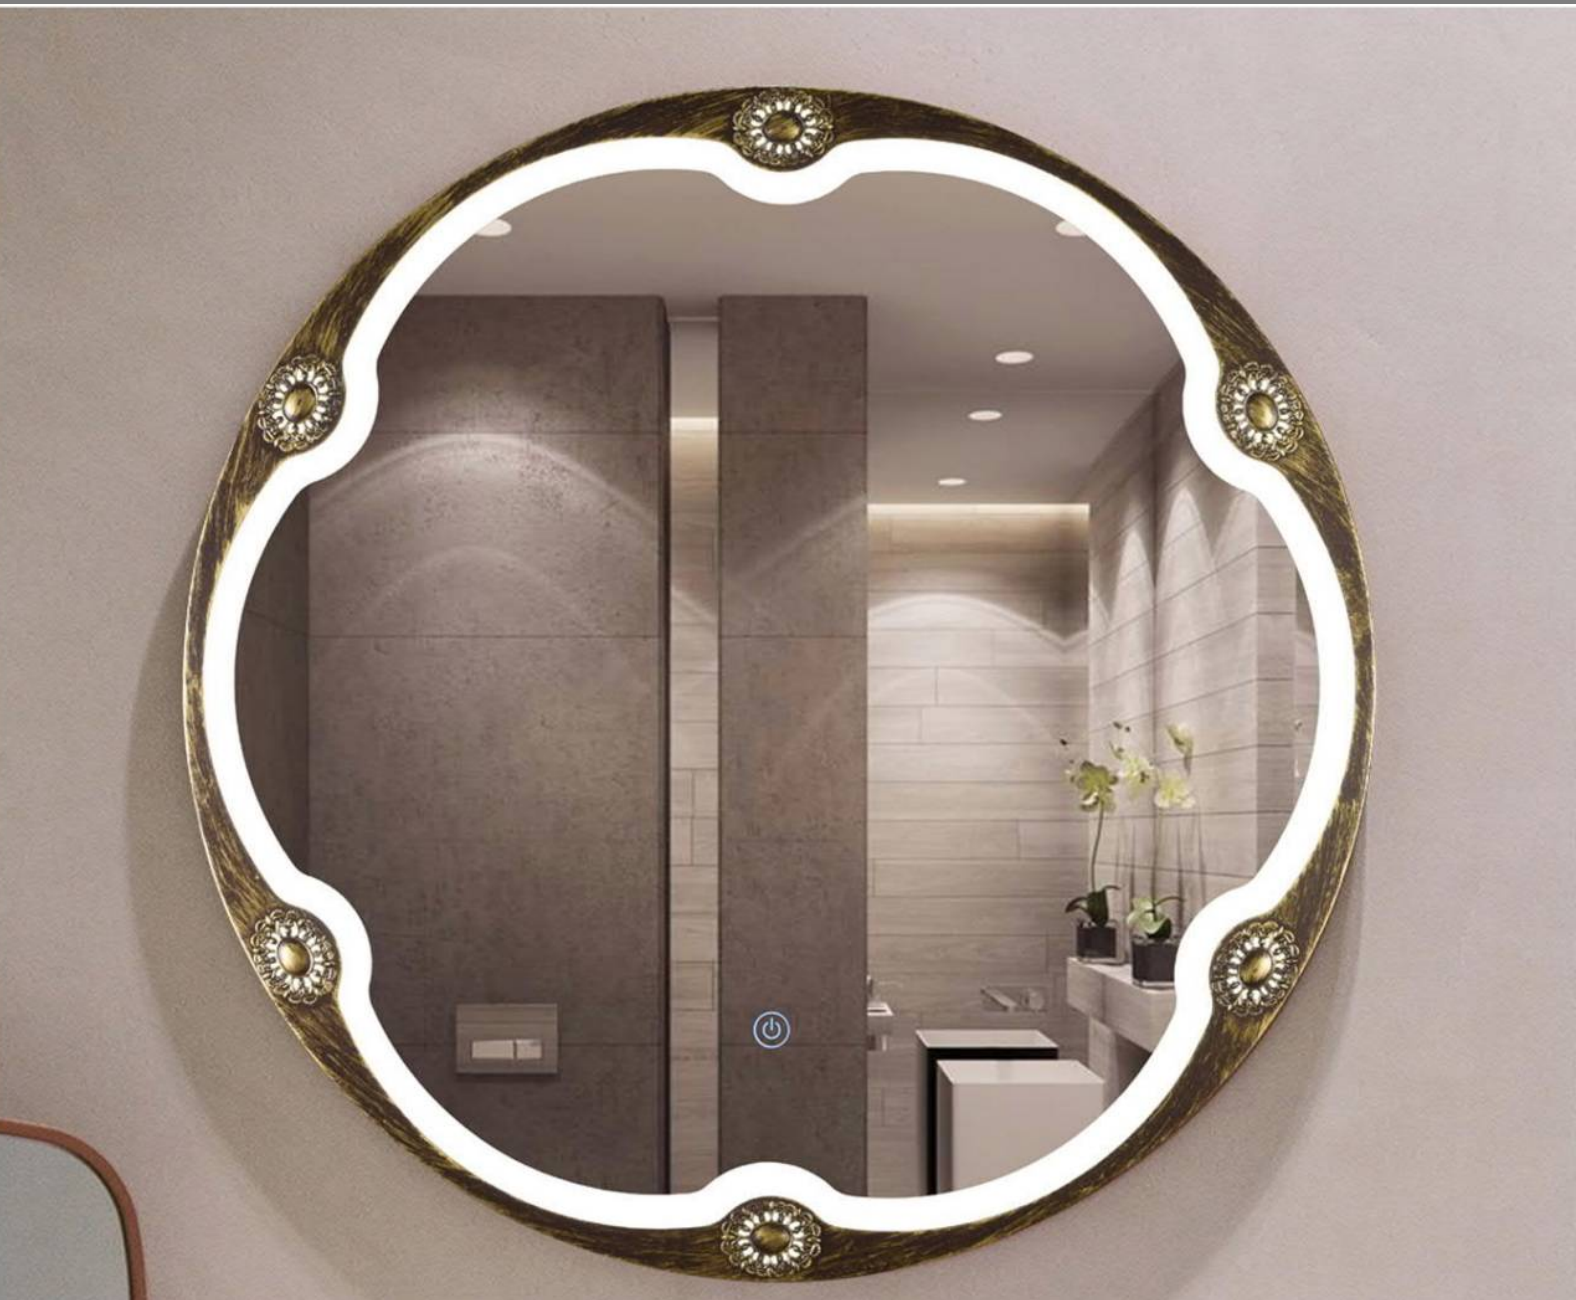

ZT807

Characteristics : Antioxidation、 No copper、 Unleaded、 Eco-friendly
Install : Fpbg
Size : D800*H40MM
Technology : Glass-engraving、 Antioxid ant Material : Aluminum+Mirror glass
Light source : LED+Waterproof drive Colour : Coffee wipe gold (Customizable)