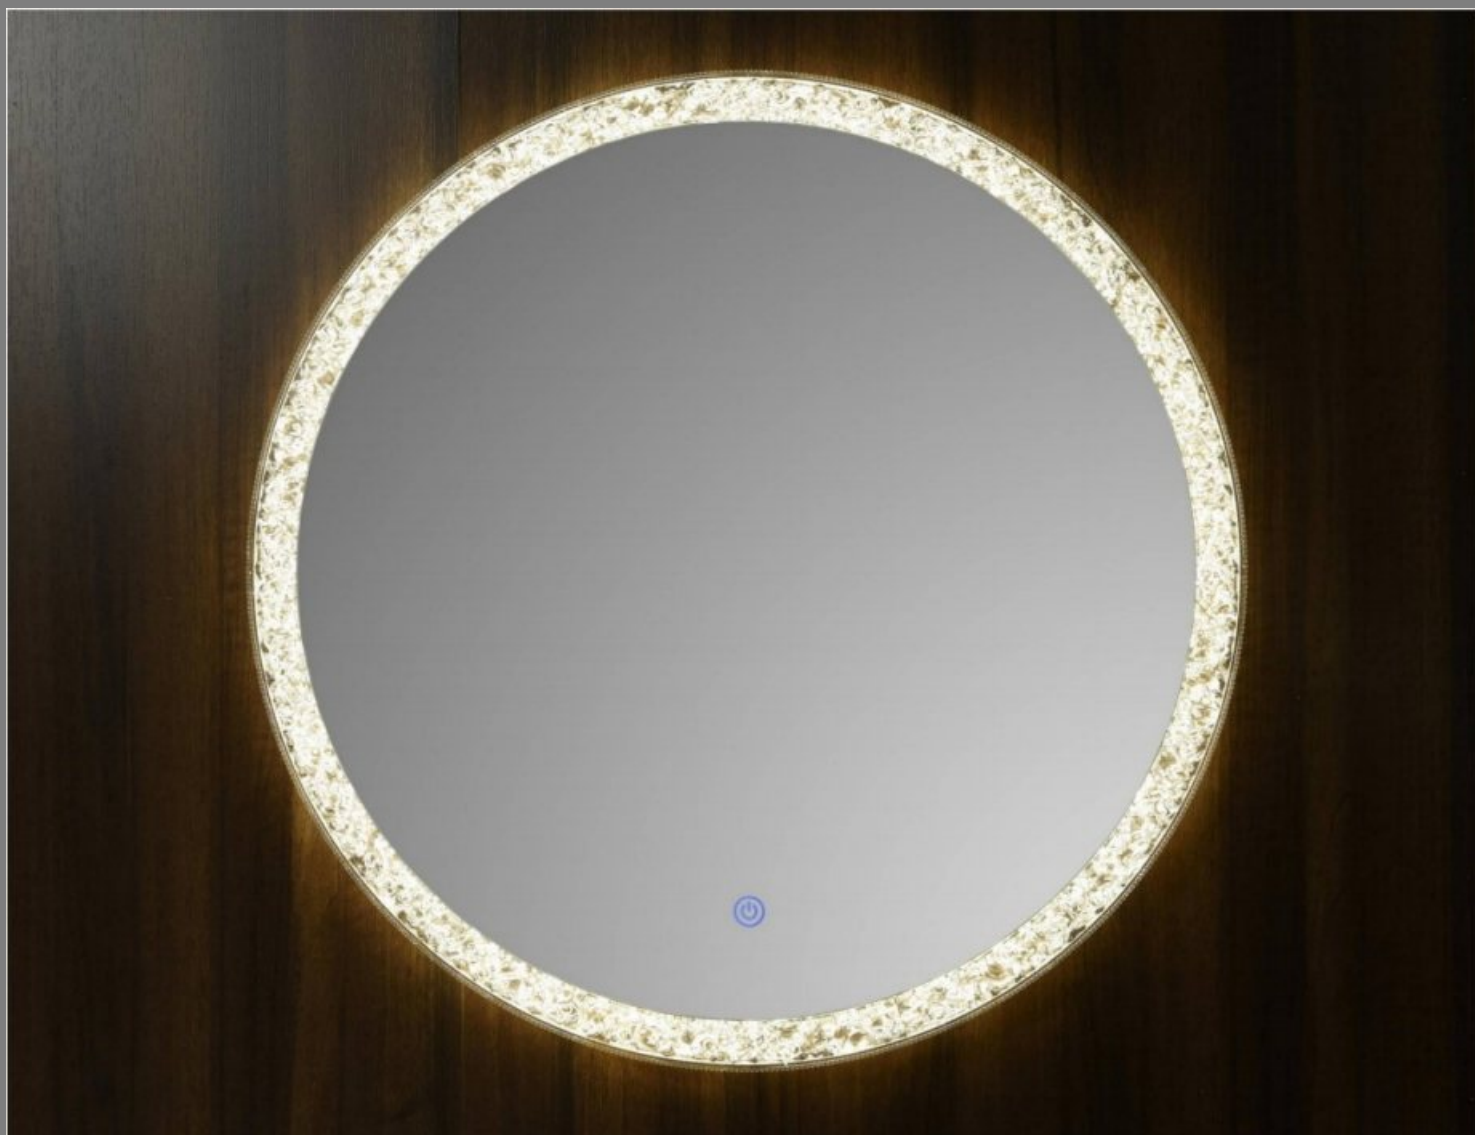

ZT824

Characteristics : Antioxidation, No copper,

Unleaded, Eco-friendly Install : Fpbg

Size : D600*H35MM

Technology : Glass-engraving,
Antioxidant Material: Mirror glass
+ PMMA

Light source : LED +

Waterproof drive Function :

Touch switch + Dimming